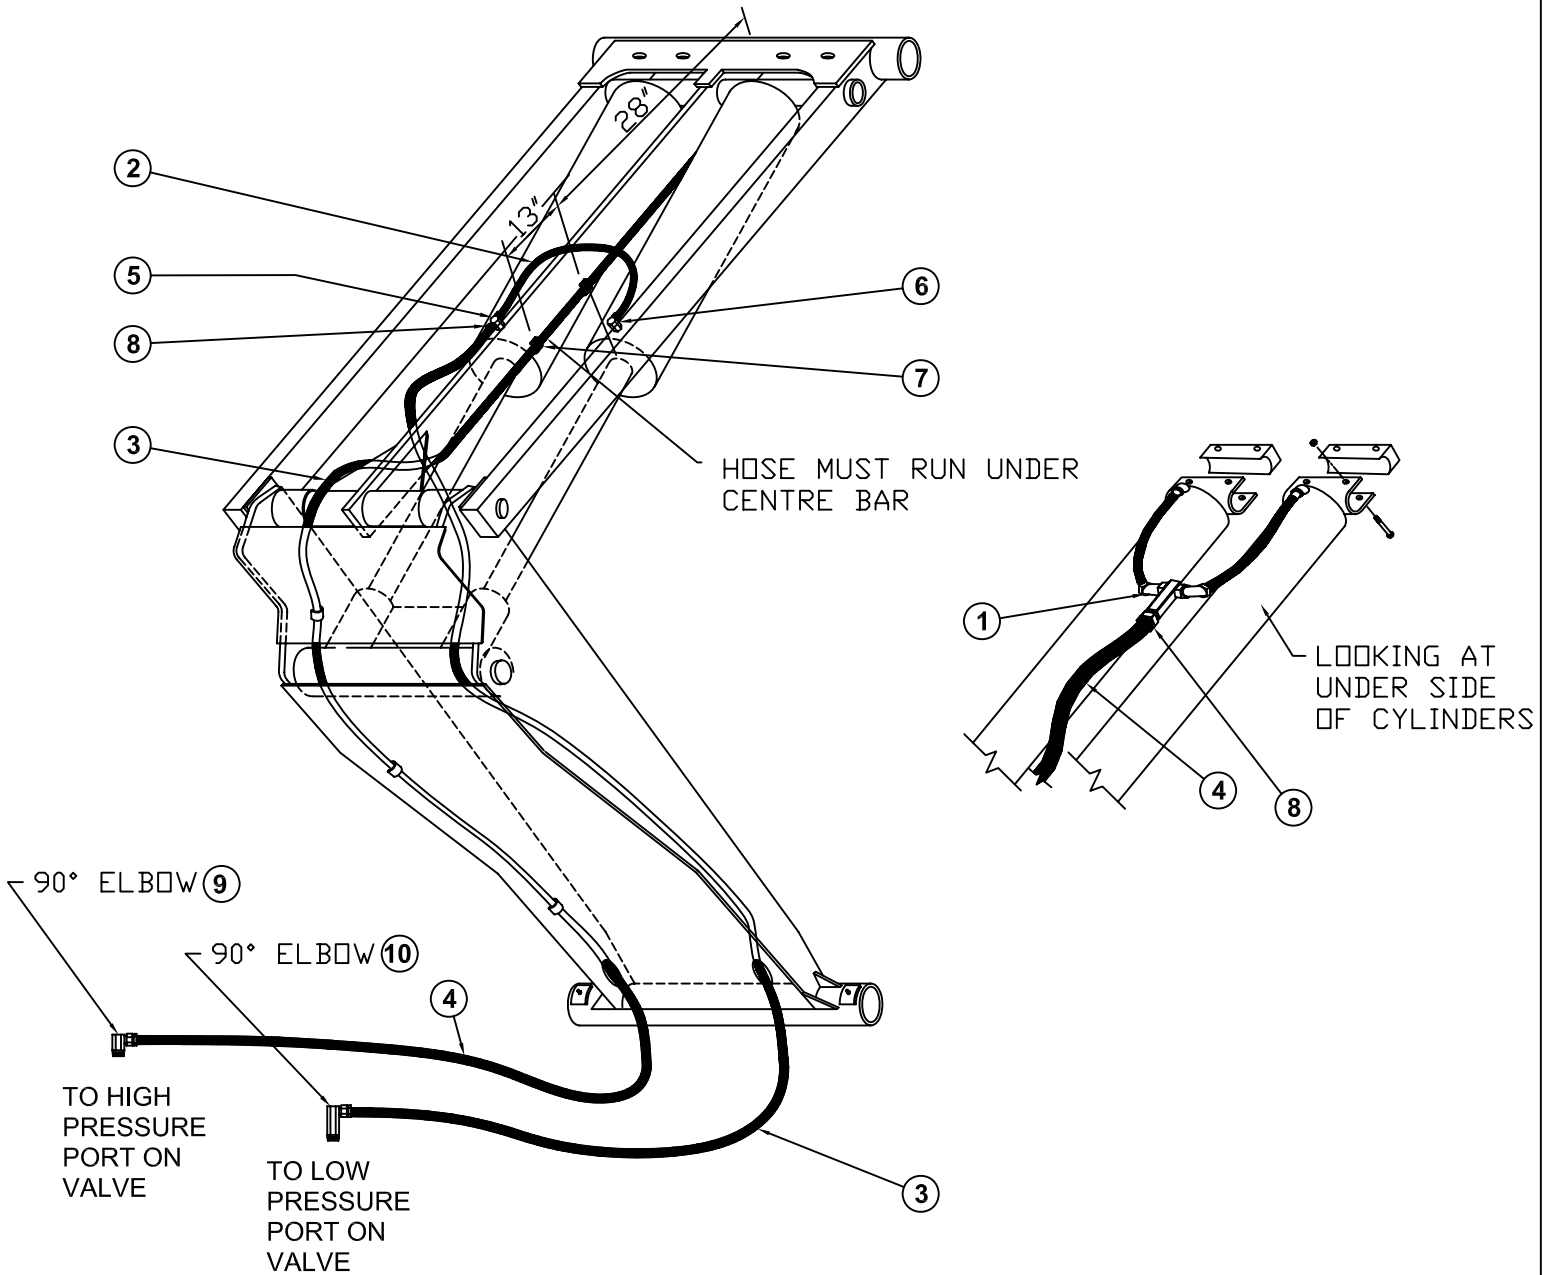

NORDIC®

TL 2627 HYDRAULIC HOIST HOSE INSTALLATION

ITEM NO.	DESCRIPTION	PART NO.	QTY.
1	COMPLETE ASSEMBLY #NS-S2228 - KIT	S2228	1
2	3/8" x 24" LG. 2 WIRE HYDRAULIC HOSE	S112	1
3	1/2" x 144" LG. 2 WIRE HYDRAULIC HOSE	S343	1
4	1/2" x 168" LG. 2 WIRE HYDRAULIC HOSE	S1485	1
5	3/8" SWIVEL TEE	S107	1
6	3/8" @ 90 DEG. SWIVEL ELBOW	S109	1
7	WELD ON HOSE CLIP		
8	3/8" M TO 1/2" SW. F STRAIGHT ADAPTER (60SA-06 x 08)	S617	2
9	1/2" M x 90° SWIVEL ELBOW	S287	1
10	1/2" M x 90° SWIVEL ELBOW (LONG)	S550	1