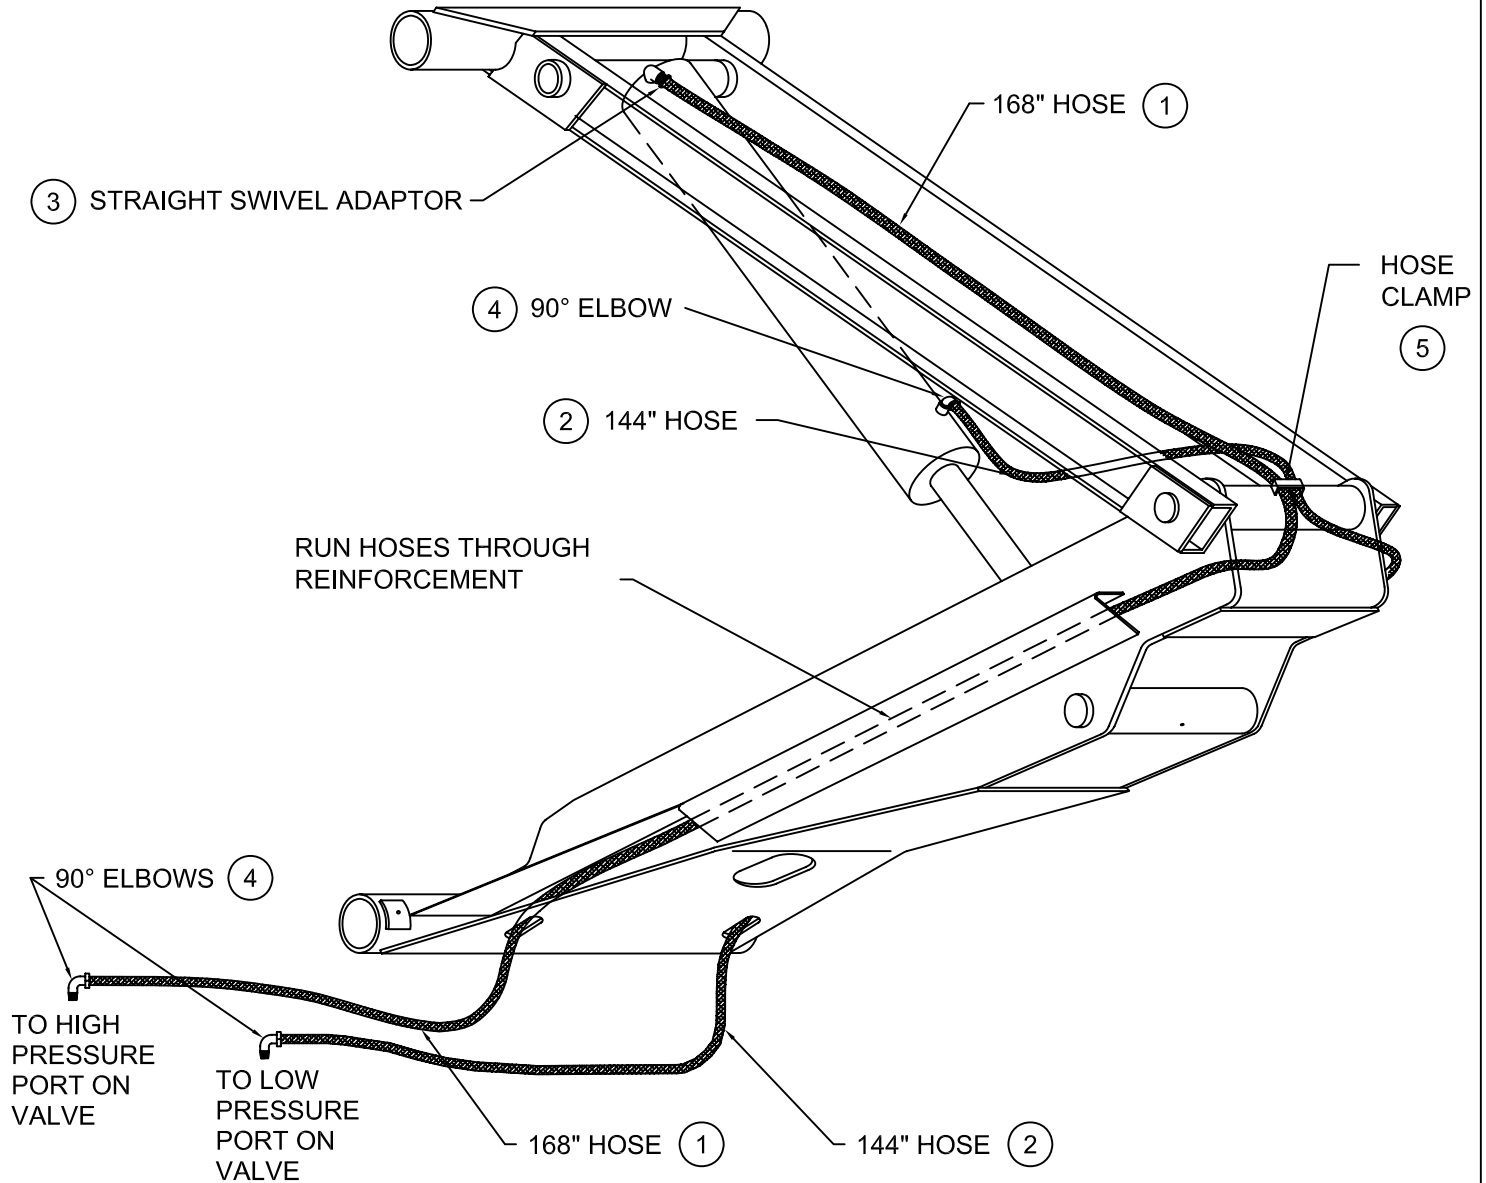

NORDIC®

TL 1627 HYDRAULIC HOIST HOSE INSTALLATION

ITEM NO.	DESCRIPTION	PART NO.	QTY.
1	3/8" x 168" LG. 2 WIRE HYDRAULIC HOSE	S603	1
2	3/8" x 144" LG. 2 WIRE HYDRAULIC HOSE	S541	1
3	3/8" STRAIGHT SWIVEL ADAPTOR	S600	1
4	3/8" @ 90 DEG. SWIVEL ELBOW	S109	3
5	WELD ON HOSE CLIP		