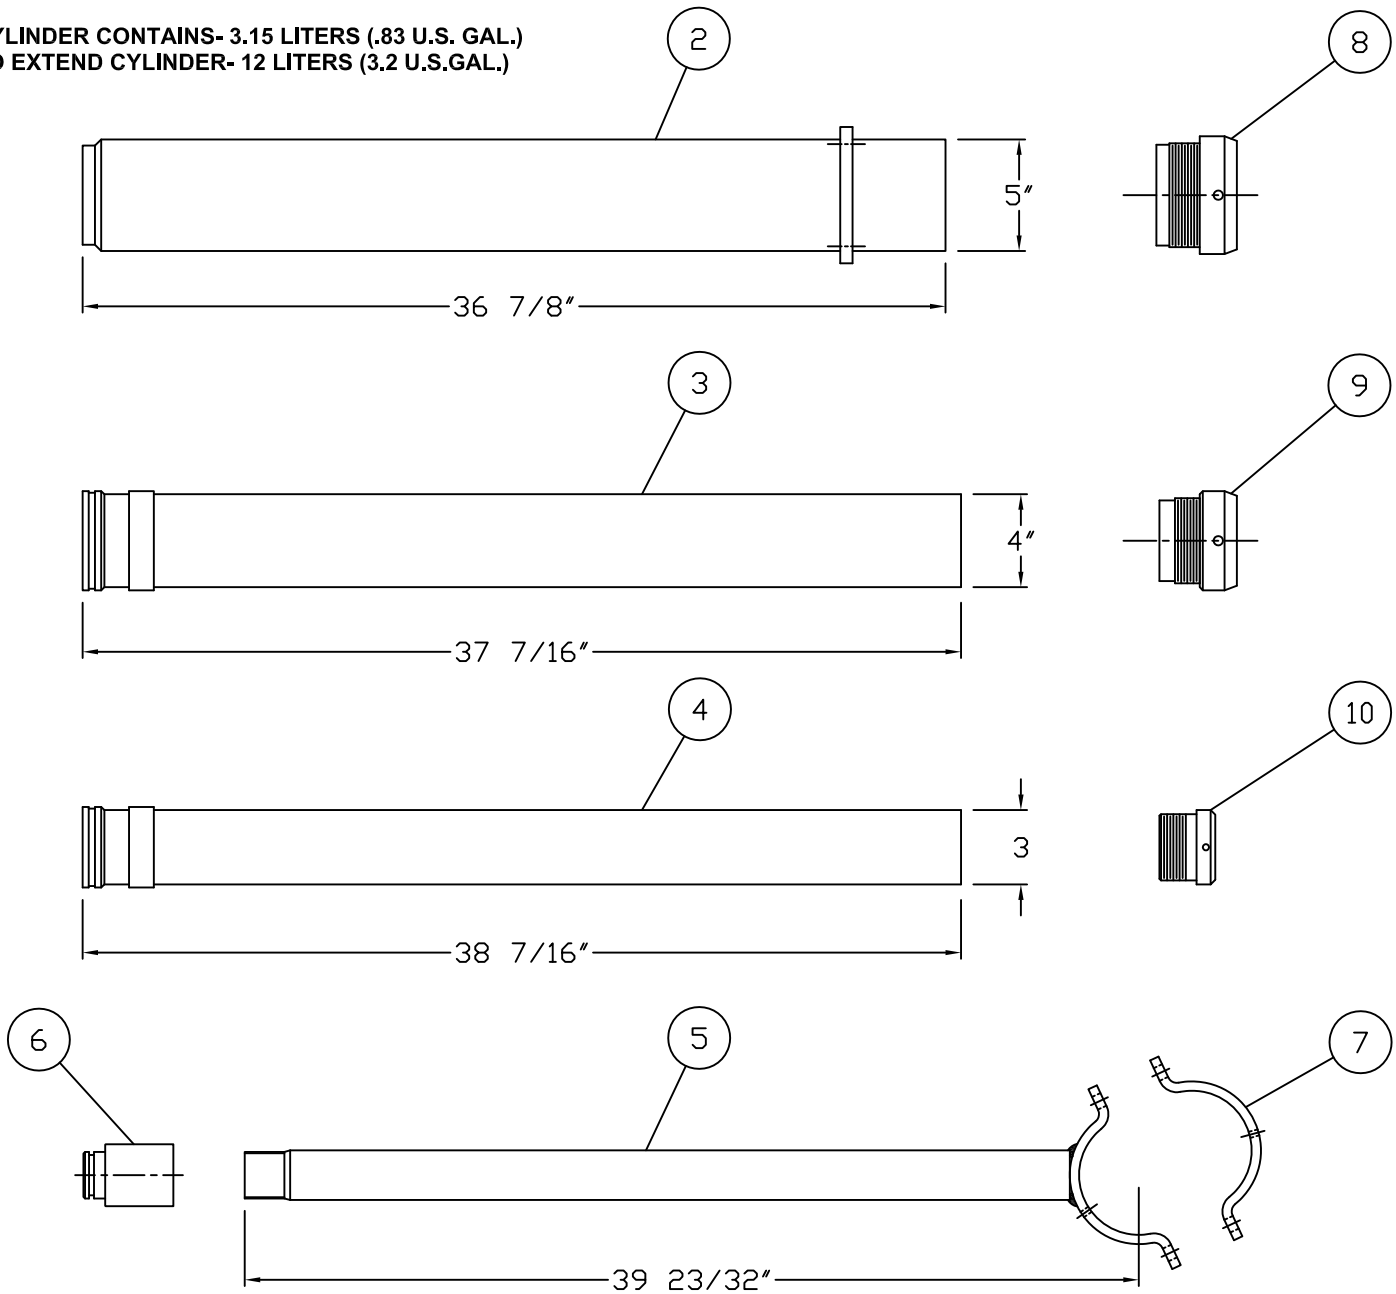

PARTS LIST

TELESCOPIC CYLINDER
FOR NTL 4.5-3
LEVER WELDMENT #45508W

CYLINDER CONTAINS- 3.15 LITERS (.83 U.S. GAL.)
TO EXTEND CYLINDER- 12 LITERS (3.2 U.S.GAL.)

ITEM No.	DESCRIPTION	PART No.
1	NTL 91-4.5-3 COMPLETE TELESCOPIC CYLINDER ASSEMBLY	45505A
2	BASE TUBE WELDMENT	187722W
3	4" O.D. TUBE WELDMENT	187724W
4	3" O.D. TUBE WELDMENT	187726W
5	SHAFT / CLEVIS WELDMENT	20593W
6	2 1/2" PISTON	186368
7	CYLINDER CLEVIS CAP	154694
8	5" O.D. GLAND NUT	154551R1
9	4" O.D. GLAND NUT	177066
10	3" O.D. GLAND NUT	176832
11	NTL 91-4.5-3 SEAL KIT	X3235