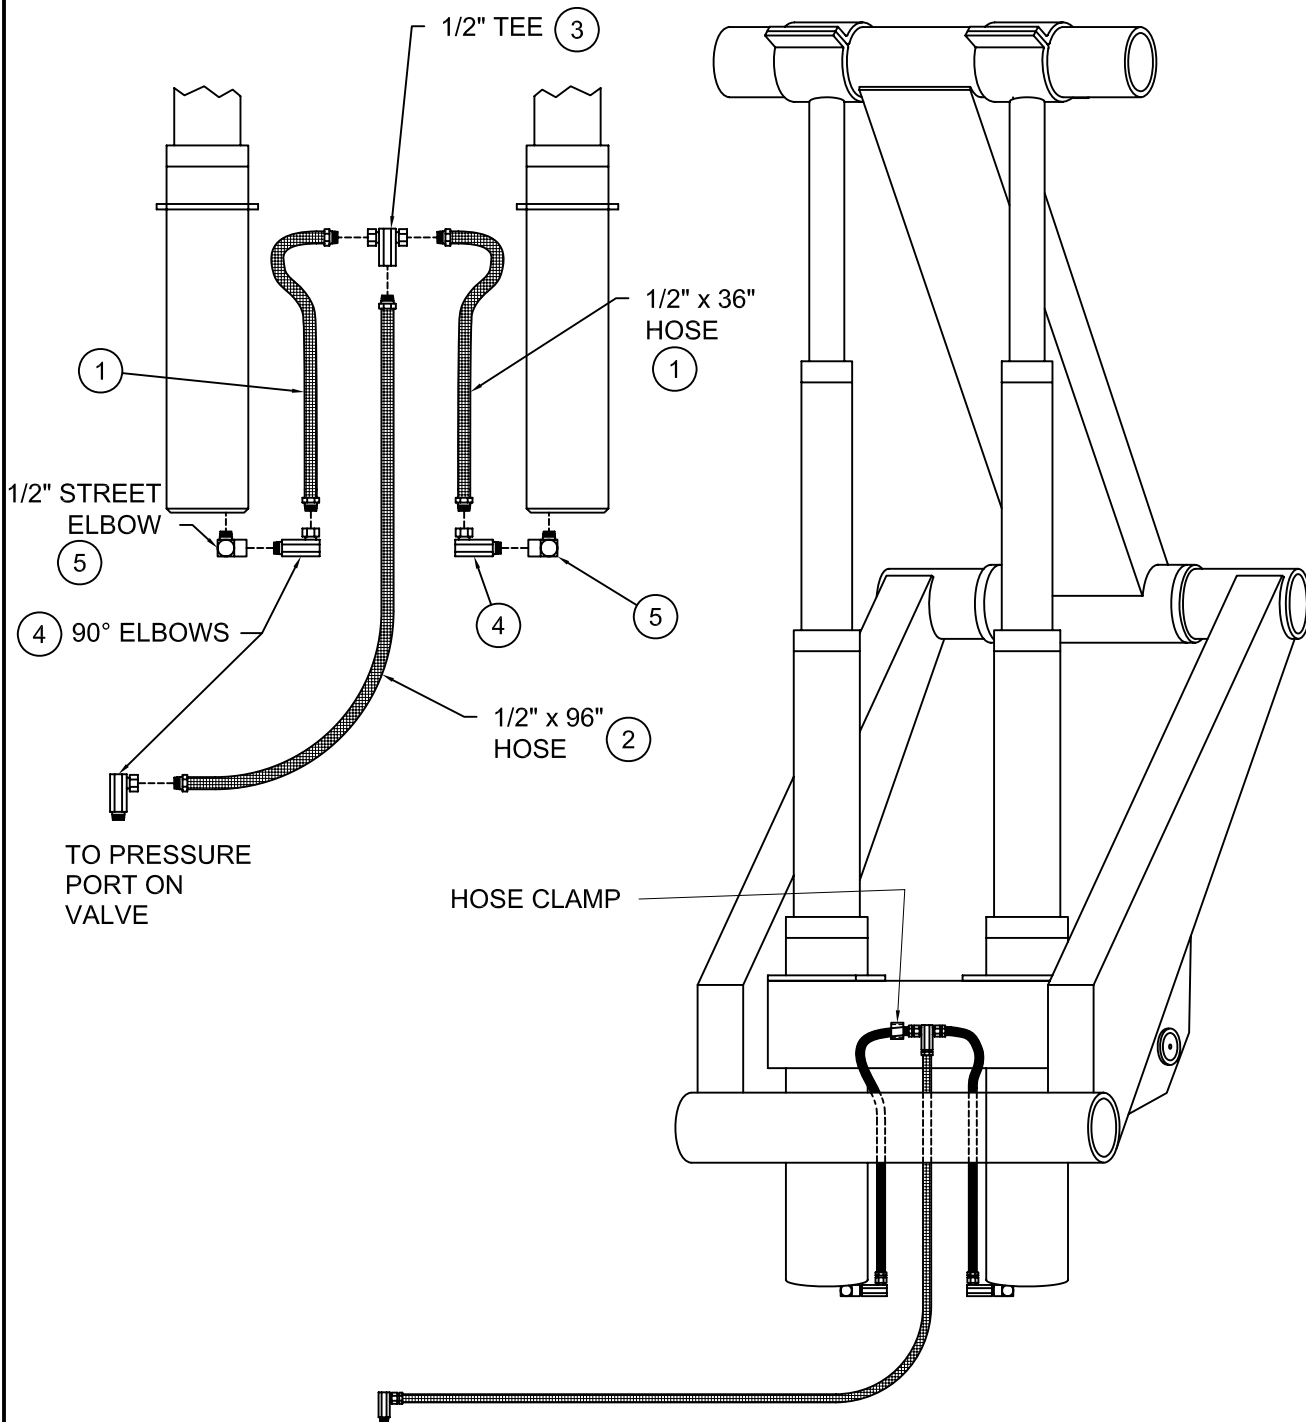

NORDIC®

NTL 4.5-3 HYDRAULIC HOIST HOSE INSTALLATION

ITEM NO.	DESCRIPTION	PART NO.	QTY.
1	1/2" x 36" LG. 2 WIRE HYDRAULIC HOSE	S152	2
2	1/2" x 96" LG. 2 WIRE HYDRAULIC HOSE	S157	1
3	1/2" FEMALE SWIVEL TEE	S596	1
4	1/2" x 90 DEG. SWIVEL ELBOW	S550	3
5	1/2" x 90 DEG. HYD. STREET ELBOW	S597	2