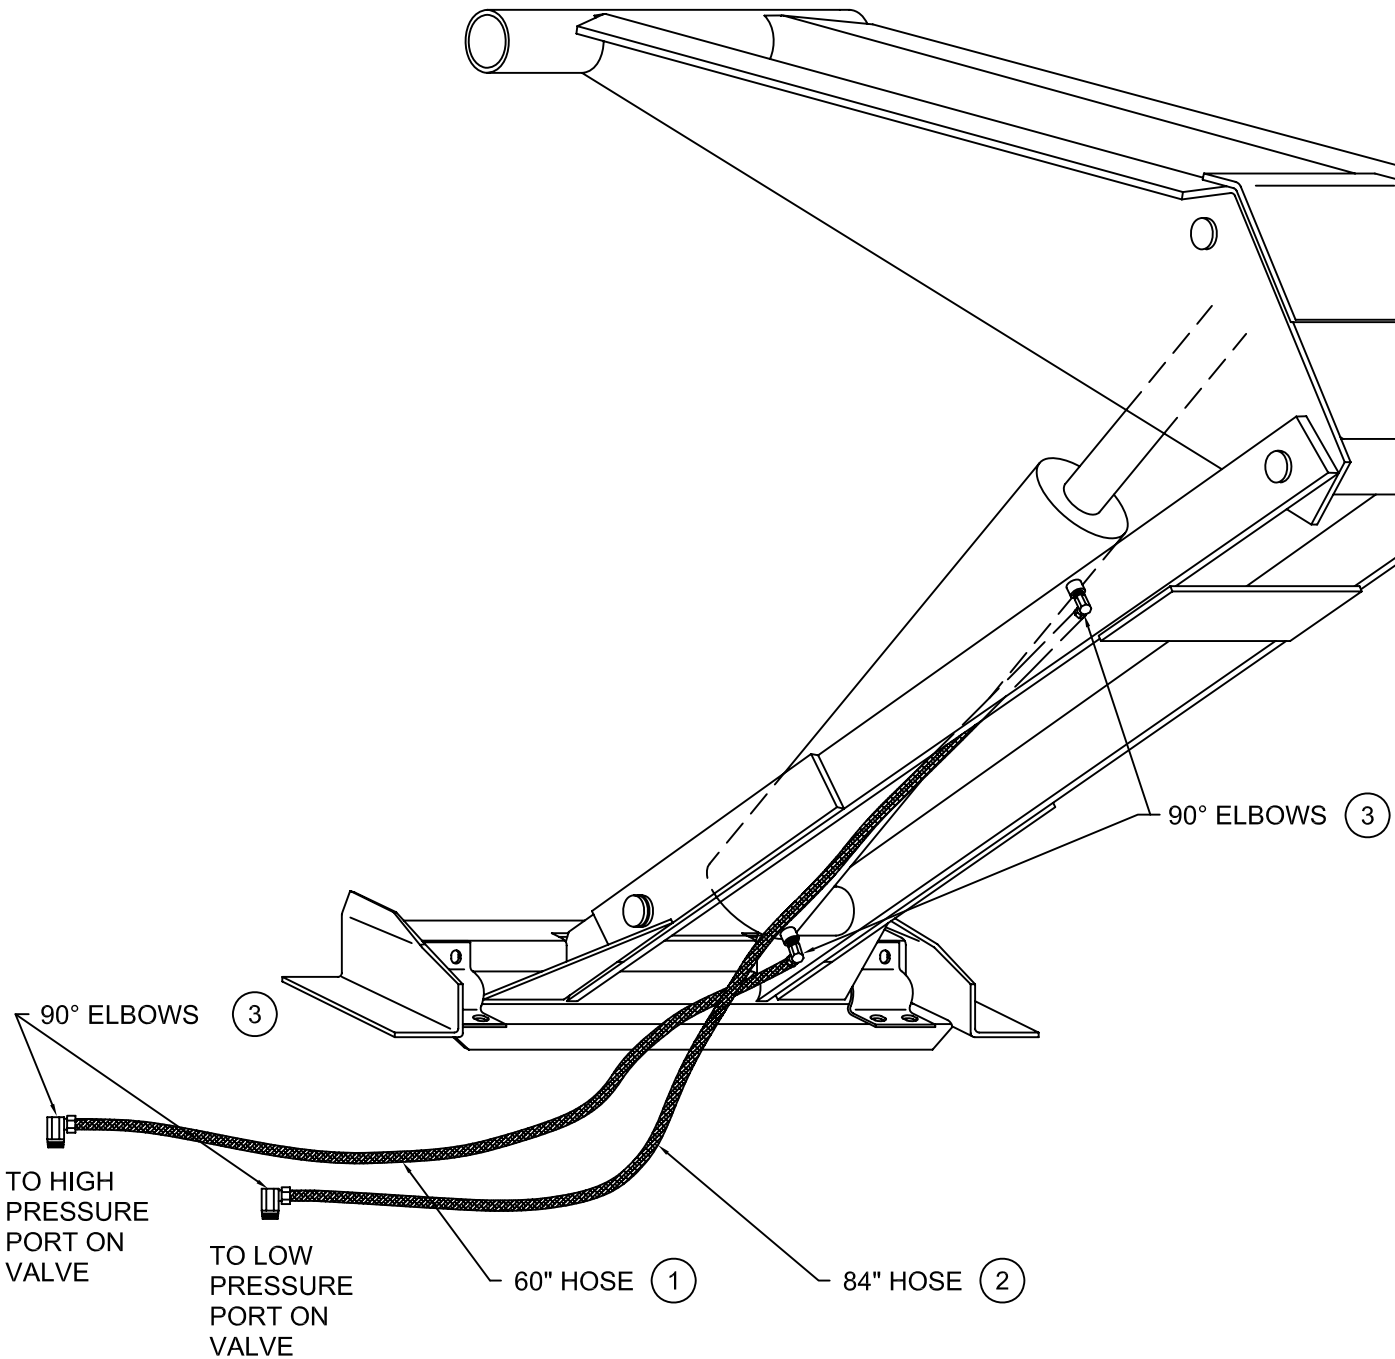

**NORDIC<sup>®</sup>**

# C90 HYDRAULIC HOIST HOSE INSTALLATION

ITEM NO.	DESCRIPTION	PART NO.	QTY.
1	3/8" x 60" LG. 2 WIRE HYDRAULIC HOSE	S125	1
2	3/8" x 84" LG. 2 WIRE HYDRAULIC HOSE	S117	1
3	3/8" @ 90 DEG. SWIVEL ELBOW	S109	4